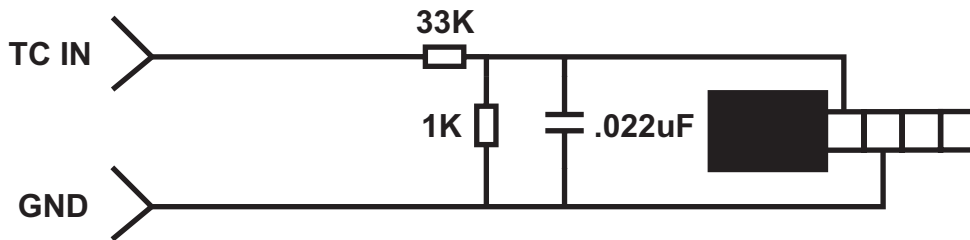

iDEVICE TC INPUT CABLES

TC IN WITH PAD

TC IN W/O PAD

3.5 mm TRRS PLUG

T = TC OUT

R1 = TC OUT

R2 = GROUND

S = TC IN

DENECKE, INC

25030 AVENUE STANFORD

SUITE 240

VALENCIA, CA 91355

DEVICE TC OUTPUT CABLES

TC OUT LEMO

TC OUT 3.5mm MONO

3.5 mm TRS PLUG

T = TC OUT

R = TC OUT

S = GROUND

DENECKE, INC

25030 AVENUE STANFORD

SUITE 240

VALENCIA, CA 91355