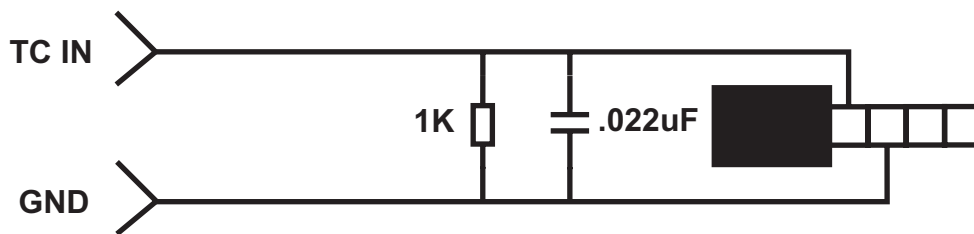

iDEVICE TC INPUT CABLES

TC IN WITH PAD

TC IN W/O PAD

3.5 mm TRRS PLUG

T = TC OUT

R1 = TC OUT

R2 = GROUND

S = TC IN

DENECKE, INC

25030 AVENUE STANFORD

SUITE 240

VALENCIA, CA 91355

DEVICE TC OUTPUT CABLES

TC OUT LEMO

TC OUT 3.5mm MONO

3.5 mm TRS PLUG

T = TC OUT

R = TC OUT

S = GROUND

DENECKE, INC

25030 AVENUE STANFORD

SUITE 240

VALENCIA, CA 91355