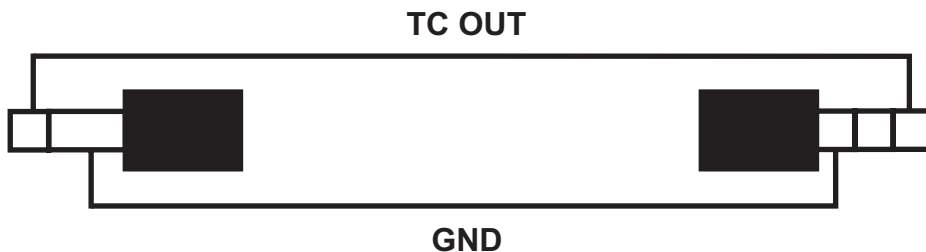

TC OUT 3.5mm MONO

3.5 mm TRS PLUG

T = TC OUT

R = TC OUT

S = GROUND

DENECKE, INC

25030 AVENUE STANFORD

SUITE 240

VALENCIA, CA 91355