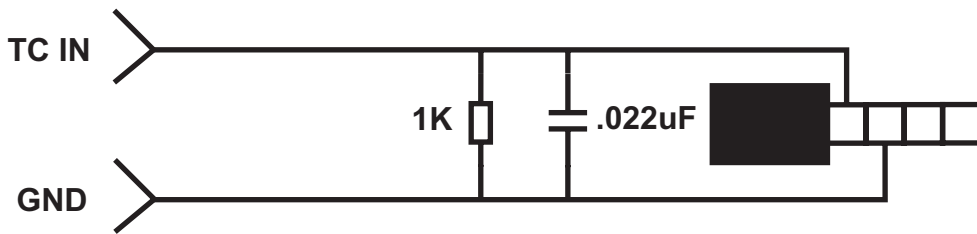

iDEVICE TC INPUT CABLES

TC IN WITH PAD

TC IN W/O PAD

3.5 mm TRRS PLUG

T = TC OUT

R1 = TC OUT

R2 = GROUND

S = TC IN

DENECKE, INC

25030 AVENUE STANFORD

SUITE 240

VALENCIA, CA 91355

DEVICE TC OUTPUT CABLES

TC OUT LEMO

TC OUT 3.5mm MONO

3.5 mm TRS PLUG

T = TC OUT

R = TC OUT

S = GROUND

DENECKE, INC

25030 AVENUE STANFORD

SUITE 240

VALENCIA, CA 91355