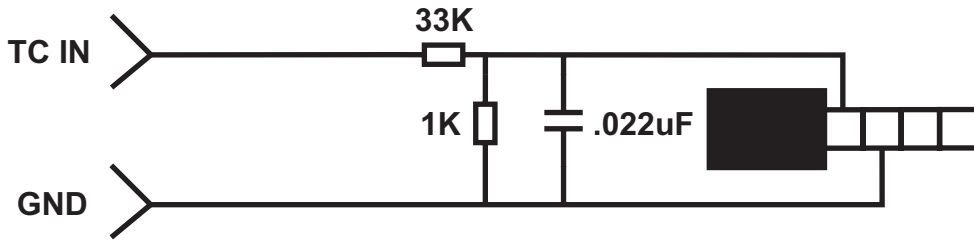

iDEVICE TC INPUT CABLES

TC IN WITH PAD

TC IN W/O PAD

3.5 mm TRRS PLUG

T = TC OUT

R1 = TC OUT

R2 = GROUND

S = TC IN

DENECKE, INC

25030 AVENUE STANFORD

SUITE 240

VALENCIA, CA 91355

DEVICE TC OUTPUT CABLES

TC OUT LEMO

TC OUT 3.5mm MONO

3.5 mm TRS PLUG

T = TC OUT

R = TC OUT

S = GROUND

DENECKE, INC

25030 AVENUE STANFORD

SUITE 240

VALENCIA, CA 91355